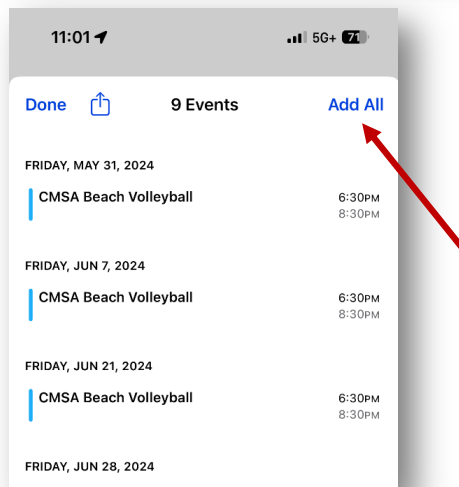

SPRAMPY – ADD TO CALENDAR

1. Go to Sprampy
2. Download Schedule
3. Click Add to Calendar Link

4. Import to Calendar

5. Be Amazed