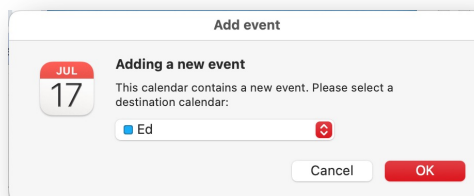

SPRAMPY – ADD TO CALENDAR

1. Go to Sprampy
2. Download Schedule
3. Click Add to Calendar Link

4. Import to Calendar

5. Be Amazed